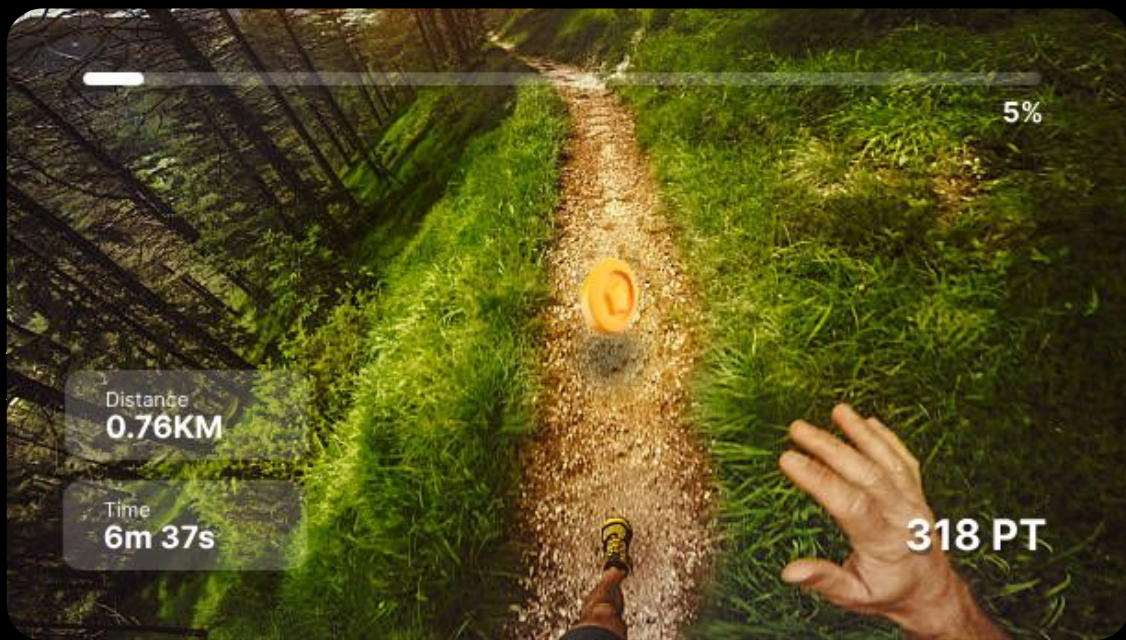

他的早晨慢跑變成了一場有趣的探險，擴增實境的規劃引導她的晨跑路徑。

His morning jog becomes an adventure as augmented reality cues guide his path.